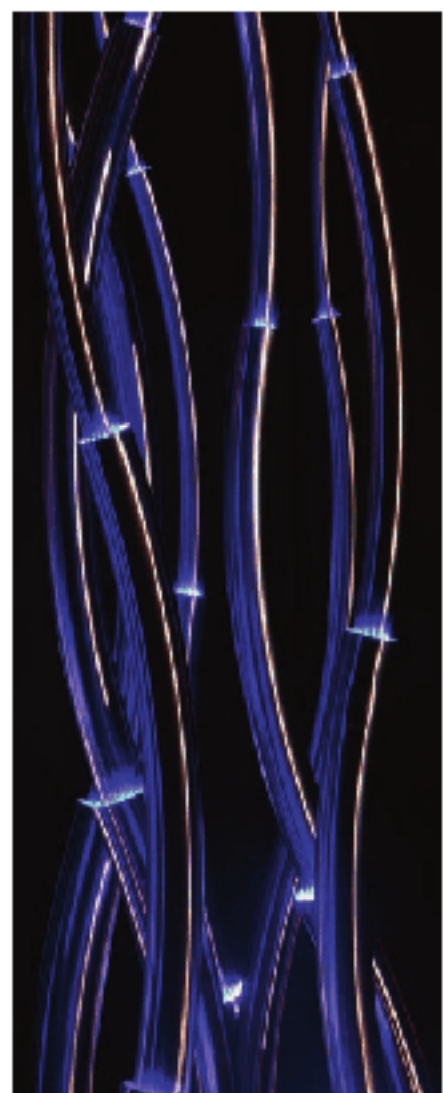

*At night the installation comes alive
with a dynamic glow revealing an impactful form.*