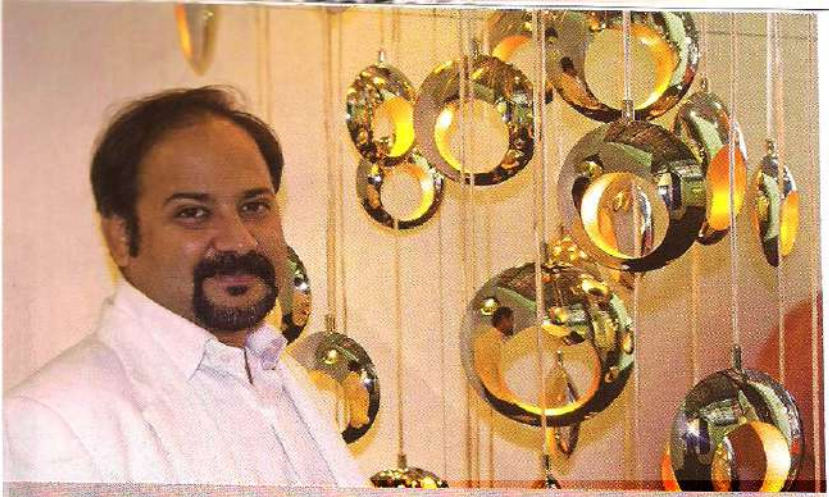

Architecture + Design carries a brief profile of his creations...

Nest

The nest-like stainless steel suspension has a mirror finished steel exterior complimented with hairline copper plating inside. This LED based suspension gives a crisp shaft of down light and also provides ambient light. It is ideal for residences, hotels and corporate spaces.

Column

This piece is a wall installation, made of copper and stainless steel.

Vibhor Sogani is an established product designer from the National Institute of Design (NID), Ahmedabad. He graduated in 1992 and over the past 20 years, he has successfully provided design solutions in the arena of product, exhibition and interior design. Besides working with top architects and interior designers of the country, he has also completed projects with renowned builders, such as DLF, Kalpataru, Rustomjee, Lodha, BPTP, Unitech and India Bulls. In 2002, he became one of the country's first product designers to launch 'Signature Brand of Lifestyle Accessories' triggering off a trend in the market. His interest in fine arts leads to expressions in form of wall art and sculptures, which have been showcased by various galleries in group and solo art shows. Significantly, his work epitomises functionality with quality and urban aesthetics. Public art and urban installations in public spaces are his new areas of fascination.

God & I....really

Created of stainless steel, it is a piece of artwork that can be installed on the wall.

Cascade

Inspired from the 'Fallingwater' by Frank Lloyd Wright, Cascade is a multi-layered chandelier made in crushed copper. It is suitable for places with high ceiling like atriums, hotels and corporate offices.