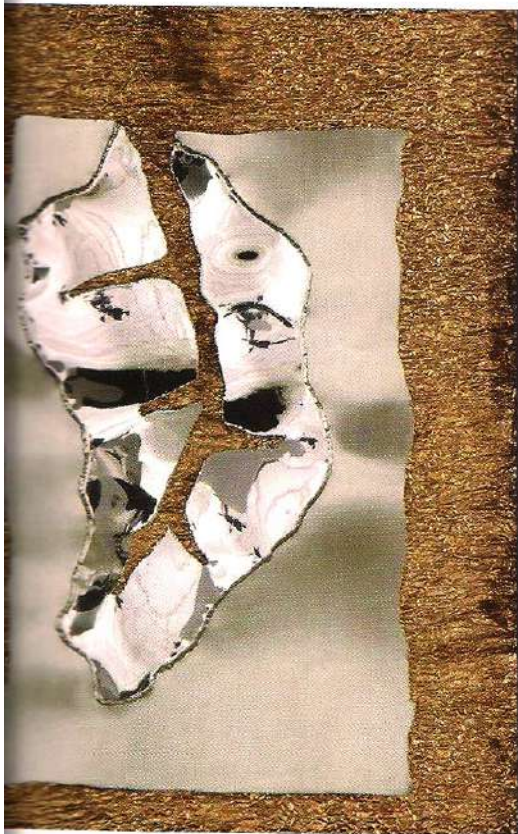

Artistic Expressions

Experimental and research-oriented, Delhi-based Vibhor Sogani's works translate his ideas and expressions through the medium of art installations that are thought provoking and stimulating.

Architecture + Design carries a brief profile of his creations...

Nest

The nest-like stainless steel suspension has a mirror finished steel exterior complimented with hairline copper plating inside. This LED based suspension gives a crisp shaft of down light and also provides ambient light. It is ideal for residences, hotels and corporate spaces.

Column

This piece is a wall installation, made of copper and stainless steel.

Vibhor Sogani is an established product designer from the National Institute of Design (NID), Ahmedabad. He graduated in 1992 and over the past 20 years, he has successfully provided design solutions in the arena of product, exhibition and interior design. Besides working with top architects and interior designers of the country, he has also completed projects with renowned builders, such as DLF, Kalpataru, Rustomjee, Lodha, BPTP, Unitech and India Bulls. In 2002, he became one of the country's first product designers to launch 'Signature Brand of Lifestyle Accessories' triggering off a trend in the market. His interest in fine arts leads to expressions in form of wall art and sculptures, which have been showcased by various galleries in group and solo art shows. Significantly, his work epitomises functionality with quality and urban aesthetics. Public art and urban installations in public spaces are his new areas of fascination.

My Neighbour Gulliver

It is an art installation, made of stainless steel.

Untitled

This art installation is made of copper and brass.