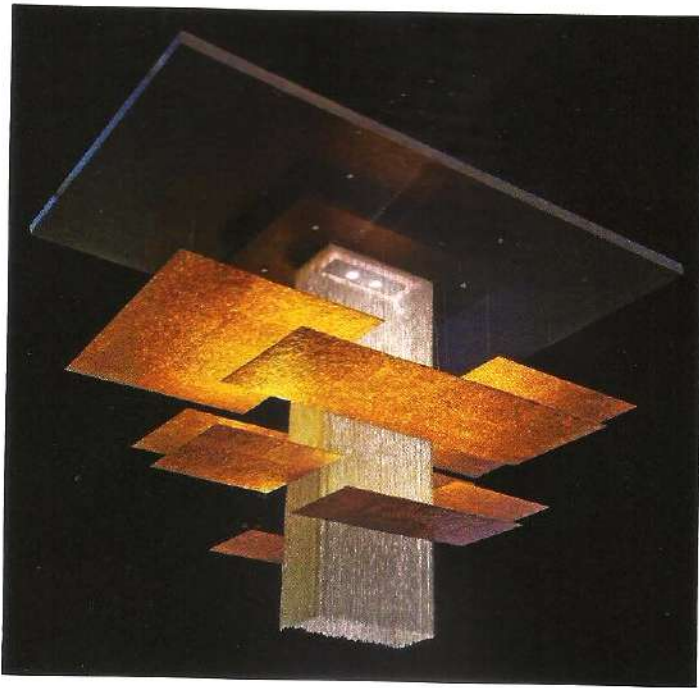

Architecture + Design carries a brief profile of his creations...

Nest

The nest-like stainless steel suspension has a mirror finished steel exterior complimented with hairline copper plating inside. This LED based suspension gives a crisp shaft of down light and also provides ambient light. It is ideal for residences, hotels and corporate spaces.

Column

This piece is a wall installation, made of copper and stainless steel.

Vibhor Sogani is an established product designer from the National Institute of Design (NID), Ahmedabad. He graduated in 1992 and over the past 20 years, he has successfully provided design solutions in the arena of product, exhibition and interior design. Besides working with top architects and interior designers of the country, he has also completed projects with renowned builders, such as DLF, Kalpataru, Rustomjee, Lodha, BPTP, Unitech and India Bulls. In 2002, he became one of the country's first product designers to launch 'Signature Brand of Lifestyle Accessories' triggering off a trend in the market. His interest in fine arts leads to expressions in form of wall art and sculptures, which have been showcased by various galleries in group and solo art shows. Significantly, his work epitomises functionality with quality and urban aesthetics. Public art and urban installations in public spaces are his new areas of fascination.

God & I....really

Created of stainless steel, it is a piece of artwork that can be installed on the wall.

Cascade

Inspired from the 'Fallingwater' by Frank Lloyd Wright, Cascade is a multi-layered chandelier made in crushed copper. It is suitable for places with high ceiling like atriums, hotels and corporate offices.