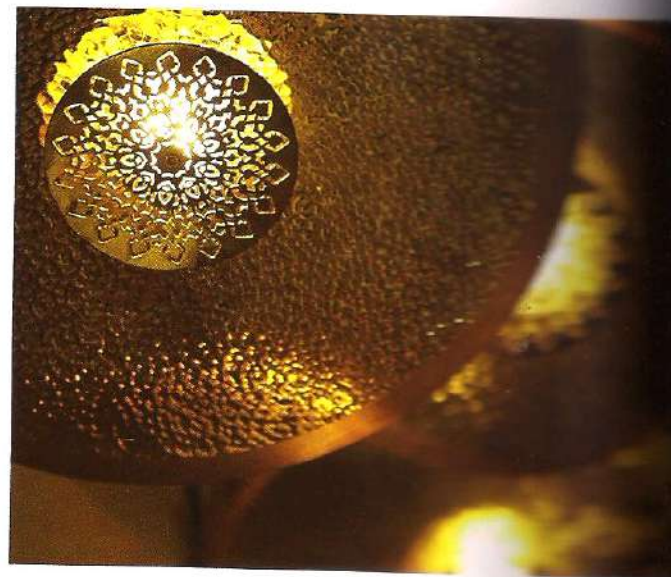

Architecture + Design carries a brief profile of his creations...

Nest

The nest-like stainless steel suspension has a mirror finished steel exterior complimented with hairline copper plating inside. This LED based suspension gives a crisp shaft of down light and also provides ambient light. It is ideal for residences, hotels and corporate spaces.

Column

This piece is a wall installation, made of copper and stainless steel.

Vibhor Sogani is an established product designer from the National Institute of Design (NID), Ahmedabad. He graduated in 1992 and over the past 20 years, he has successfully provided design solutions in the arena of product, exhibition and interior design. Besides working with top architects and interior designers of the country, he has also completed projects with renowned builders, such as DLF, Kalpataru, Rustomjee, Lodha, BPTP, Unitech and India Bulls. In 2002, he became one of the country's first product designers to launch 'Signature Brand of Lifestyle Accessories' triggering off a trend in the market. His interest in fine arts leads to expressions in form of wall art and sculptures, which have been showcased by various galleries in group and solo art shows. Significantly, his work epitomises functionality with quality and urban aesthetics. Public art and urban installations in public spaces are his new areas of fascination.

God & I....really

Created of stainless steel, it is a piece of artwork that can be installed on the wall.

Cascade

Inspired from the 'Fallingwater' by Frank Lloyd Wright, Cascade is a multi-layered chandelier made in crushed copper. It is suitable for places with high ceiling like atriums, hotels and corporate offices.