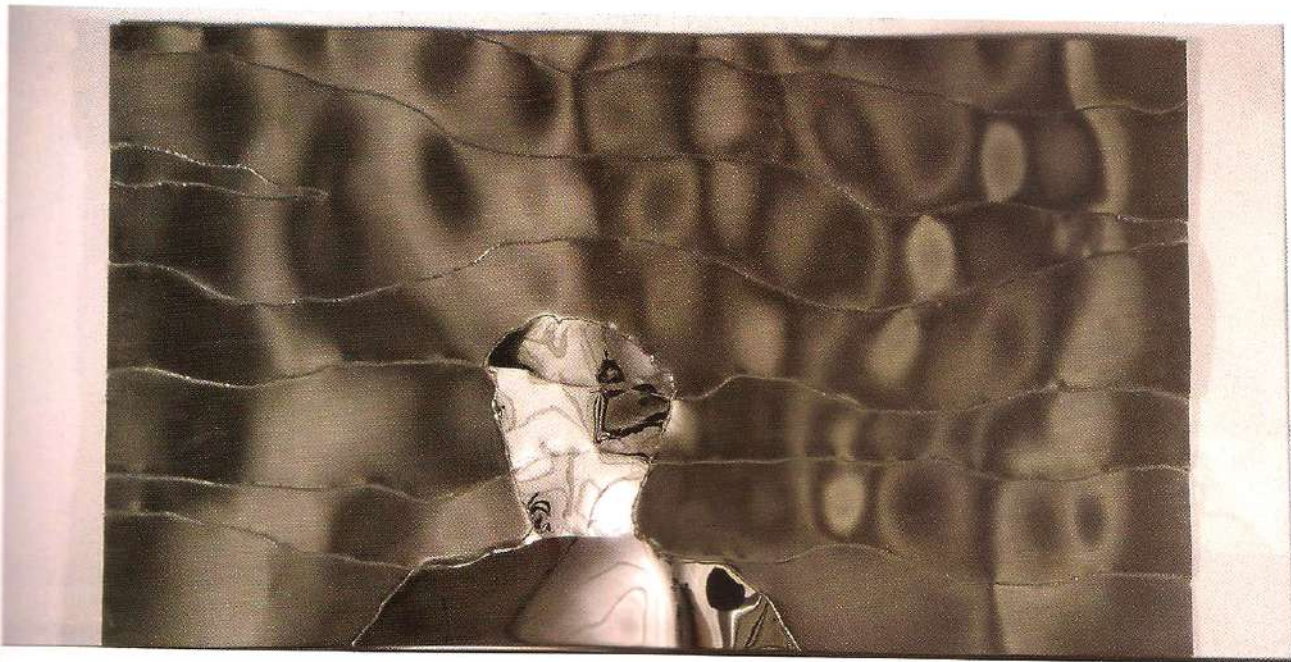

Architecture + Design carries a brief profile of his creations...

Nest

The nest-like stainless steel suspension has a mirror finished steel exterior complimented with hairline copper plating inside. This LED based suspension gives a crisp shaft of down light and also provides ambient light. It is ideal for residences, hotels and corporate spaces.

Column

This piece is a wall installation, made of copper and stainless steel.

Vibhor Sogani is an established product designer from the National Institute of Design (NID), Ahmedabad. He graduated in 1992 and over the past 20 years, he has successfully provided design solutions in the arena of product, exhibition and interior design. Besides working with top architects and interior designers of the country, he has also completed projects with renowned builders, such as DLF, Kalpataru, Rustomjee, Lodha, BPTP, Unitech and India Bulls. In 2002, he became one of the country's first product designers to launch 'Signature Brand of Lifestyle Accessories' triggering off a trend in the market. His interest in fine arts leads to expressions in form of wall art and sculptures, which have been showcased by various galleries in group and solo art shows. Significantly, his work epitomises functionality with quality and urban aesthetics. Public art and urban installations in public spaces are his new areas of fascination.

God & I....really

Created of stainless steel, it is a piece of artwork that can be installed on the wall.

Cascade

Inspired from the 'Fallingwater' by Frank Lloyd Wright, Cascade is a multi-layered chandelier made in crushed copper. It is suitable for places with high ceiling like atriums, hotels and corporate offices.

My Neighbour Gulliver

It is an art installation, made of stainless steel.

Untitled

This art installation is made of copper and brass.